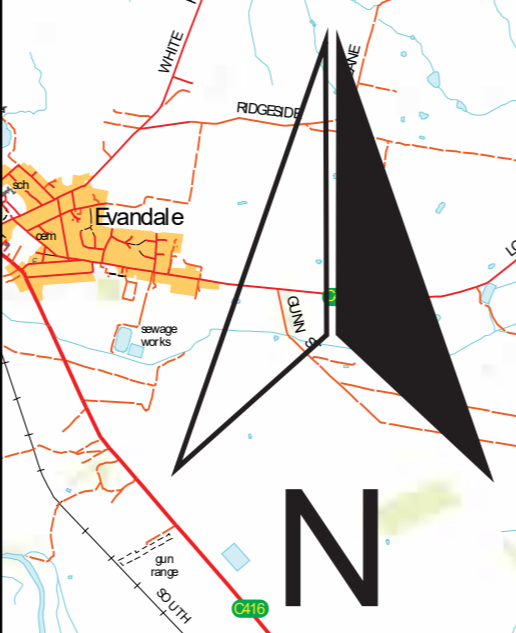

Legend

- | | | | |
|-----------|--|---------------|--|
| Stage | | Stage Start | |
| Liaison | | Flying Finish | |
| Direction | | Remote Refuel | |
| Service | | | |

Scale = 2km